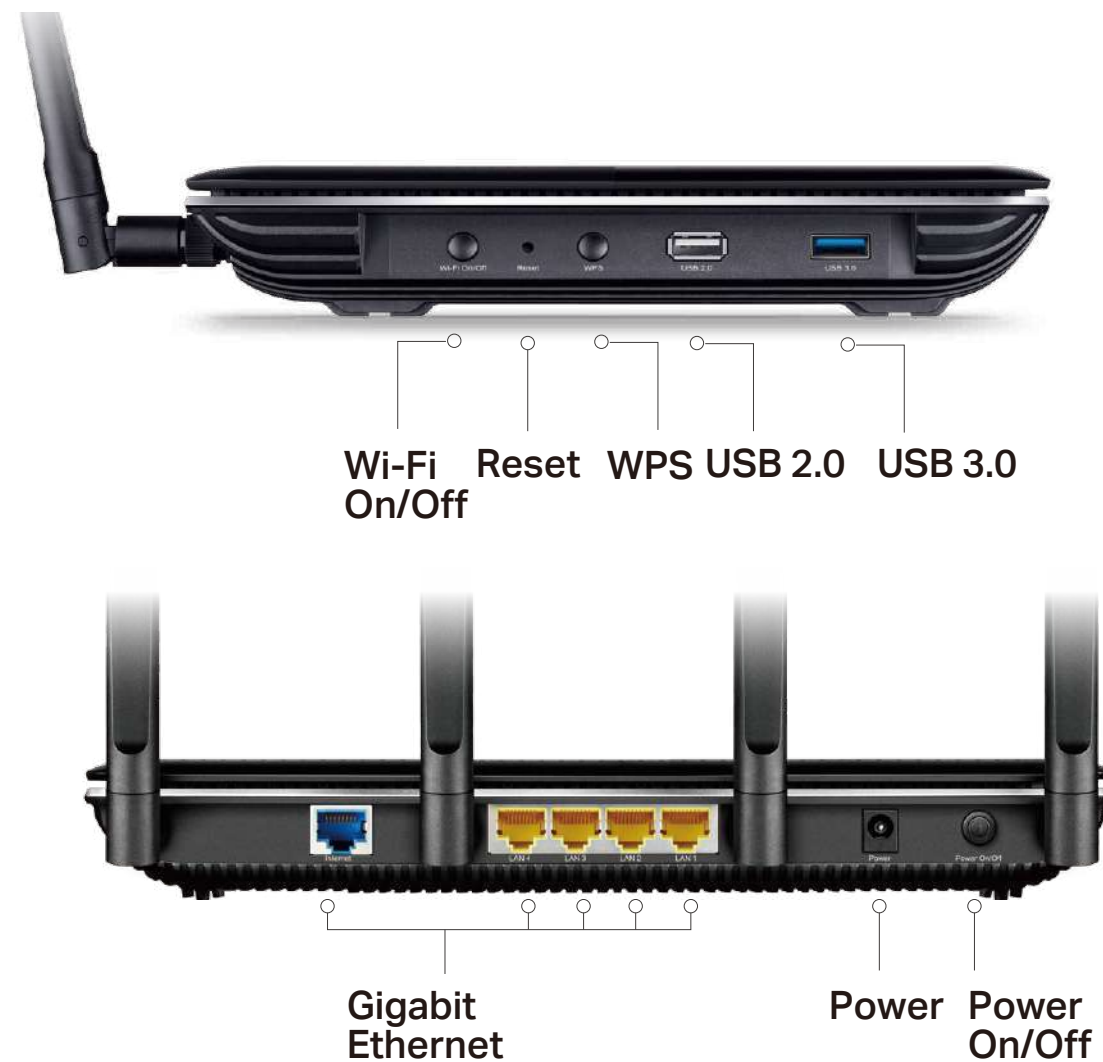

Security

- Guest Network – Keep your main network secure by creating a separate network for friends and visitors
- Access Control – Establish a whitelist or blacklist to allow or block certain devices from accessing the internet
- Homecare – Provides a kit of dynamic - Parental Controls, QoS and Antivirus - to ensure safety, speed and security for everyone in your network
- VPN Server – PPTP VPN and OpenVPN are supported, making it easy to set up a secure connection between your private network and the internet
- Encryptions for Secure Network – WPA-PSK/WPA2- PSK encryptions provide active protection against security threats

Easy Sharing

- Dual USB Ports for Fast Sharing – With one ultra-fast USB 3.0 port and one USB 2.0 port, you can access and share a printer as well as your files and media locally. Through the router's FTP server, you can also access your files and media from network devices remotely
- 10x Faster Transfer Speed – The USB 3.0 port provides up to 10x faster USB hard drive access than previous generation USB 2.0 connections
- Built-in Print Server – Allows wireless printing from multiple computers (works in conjunction with a USB printer)
- Built-in Media Server – Allows you to play music, watch videos and view photos from any device on your network

Specifications

Hardware

- Ethernet Ports: 4 10/100/1000Mbps LAN Ports & 1 10/100/1000Mbps WAN Port
- USB Port: 1 USB 3.0 Port + 1 USB 2.0 Port
- Button: WPS Button, Reset Button, Wireless On/Off Button, LED On/Off Button, Power On/Off Button
- Antenna: 4 Dual Band Detachable Antennas
- Dimensions (W x D x H): 10.4×7.8×1.5 in. (263.8×197.8×37.3mm)