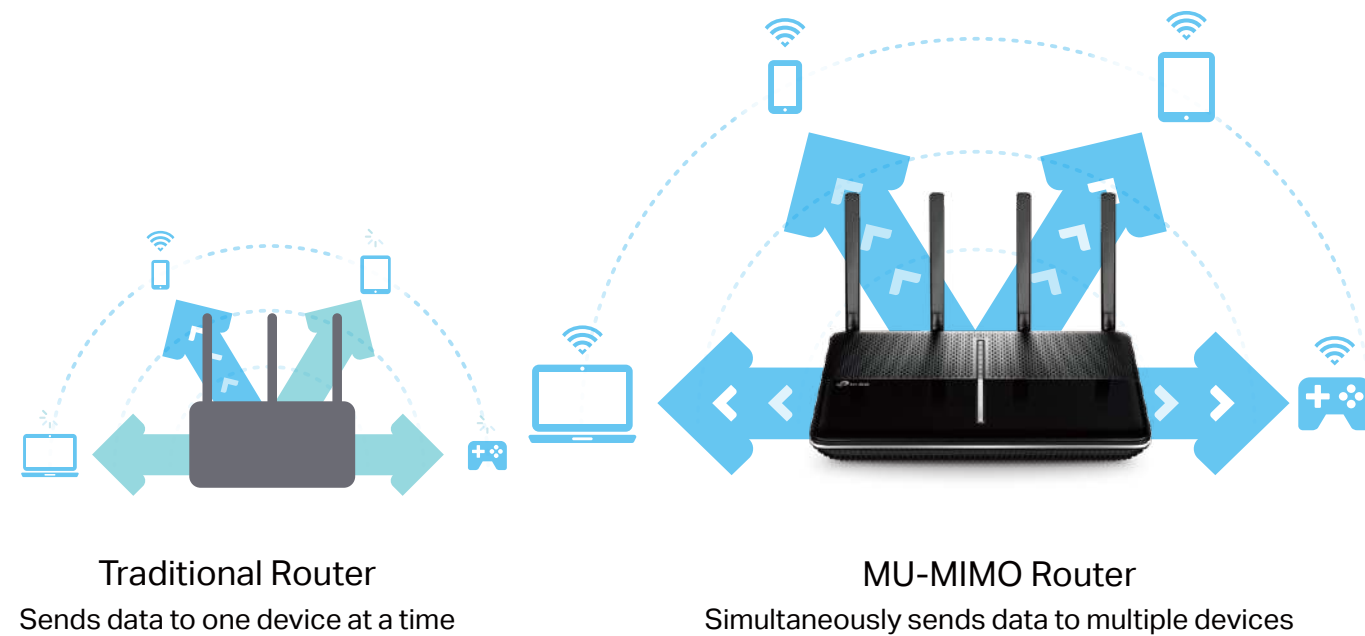

AC 3150 Wireless MU-MIMO Gigabit Router

The Next Wave 11ac
4-Stream Router

Archer C3150

Highlights

MU-MIMO for 4× Faster Connections

MU-MIMO technology serves up to four devices at once, reducing wait time, increasing Wi-Fi throughput for every device, and making each stream more efficient.