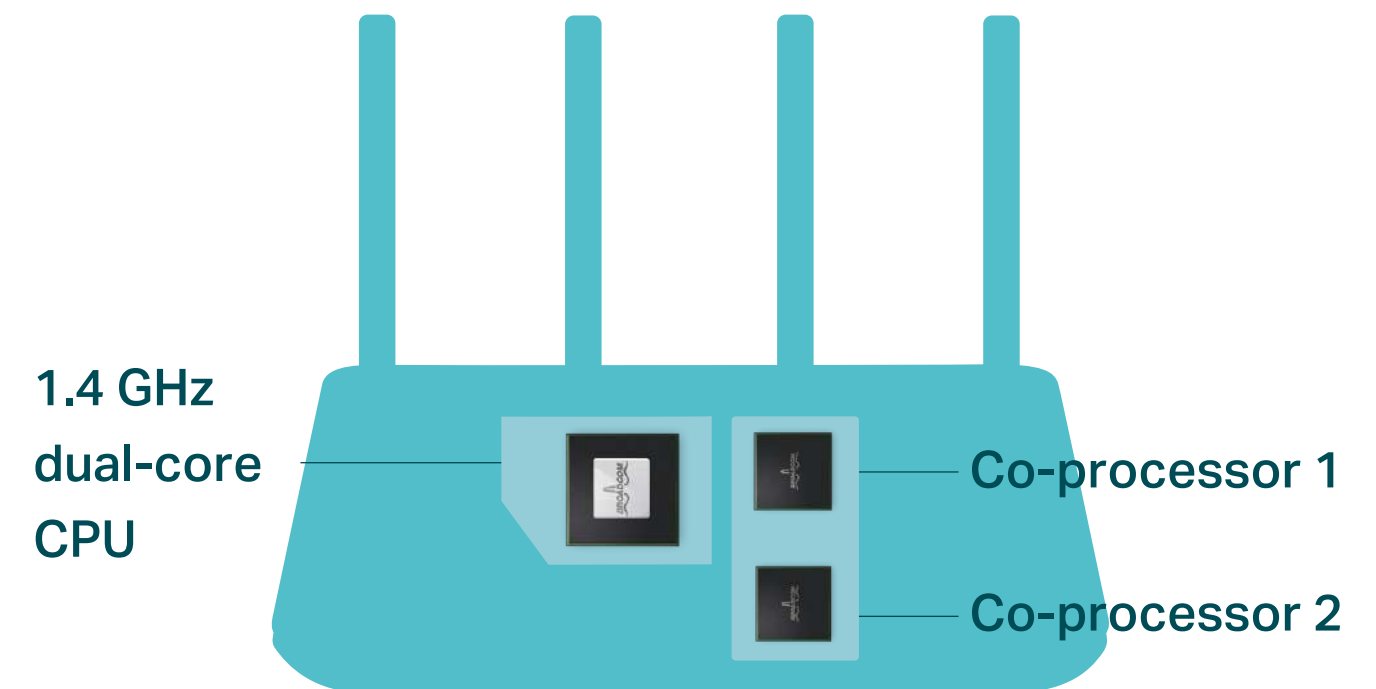

1.4GHz Dual-Core CPU + 2 Co-Processors

The Archer C3150 adds a dedicated processor for each band to manage Wi-Fi traffic, freeing up the router's 1.4GHz dual-core CPU to tackle more demanding tasks.

Features