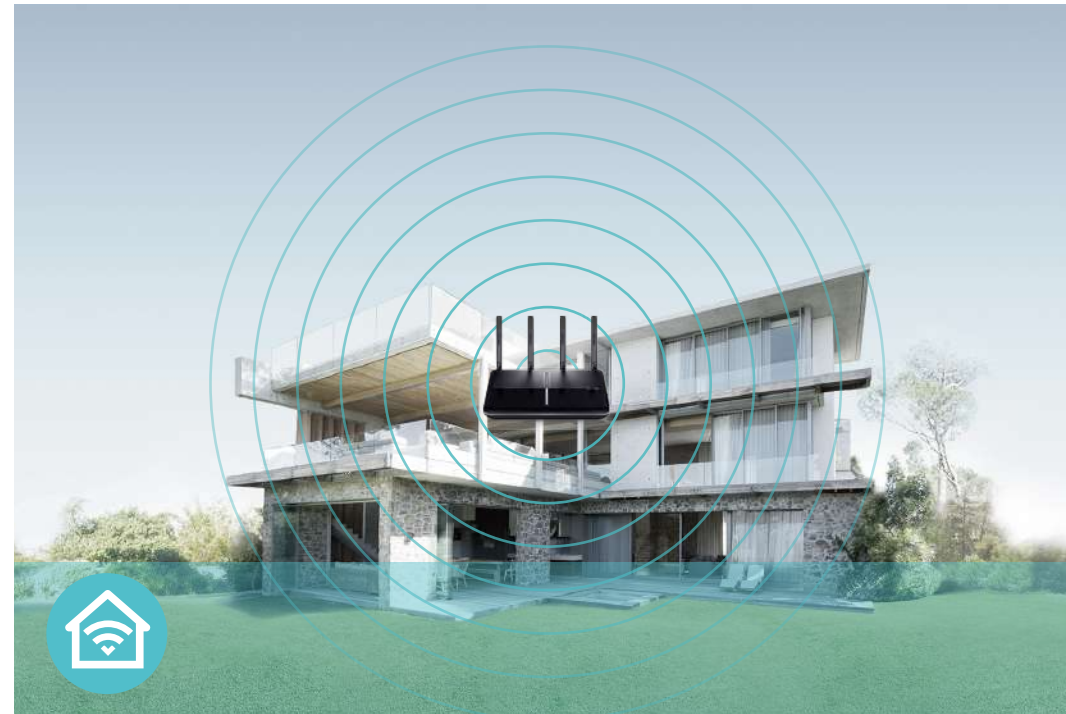

1.4GHz Dual-Core CPU + 2 Co-Processors

The Archer C3150 adds a dedicated processor for each band to manage Wi-Fi traffic, freeing up the router's 1.4GHz dual-core CPU to tackle more demanding tasks.

Features

Wi-Fi Range

- **Ultimate Range Wi-Fi** – 4 dual band detachable high-performance antennas with a high-powered amplifier ensure widespread Wi-Fi coverage and a stable connection
- **Wi-Fi with Beamforming** – Beamforming technology locates the connected devices and further improves the Archer C3150's range and the signal strength to each mobile device, delivering a more reliable and efficient wireless connection