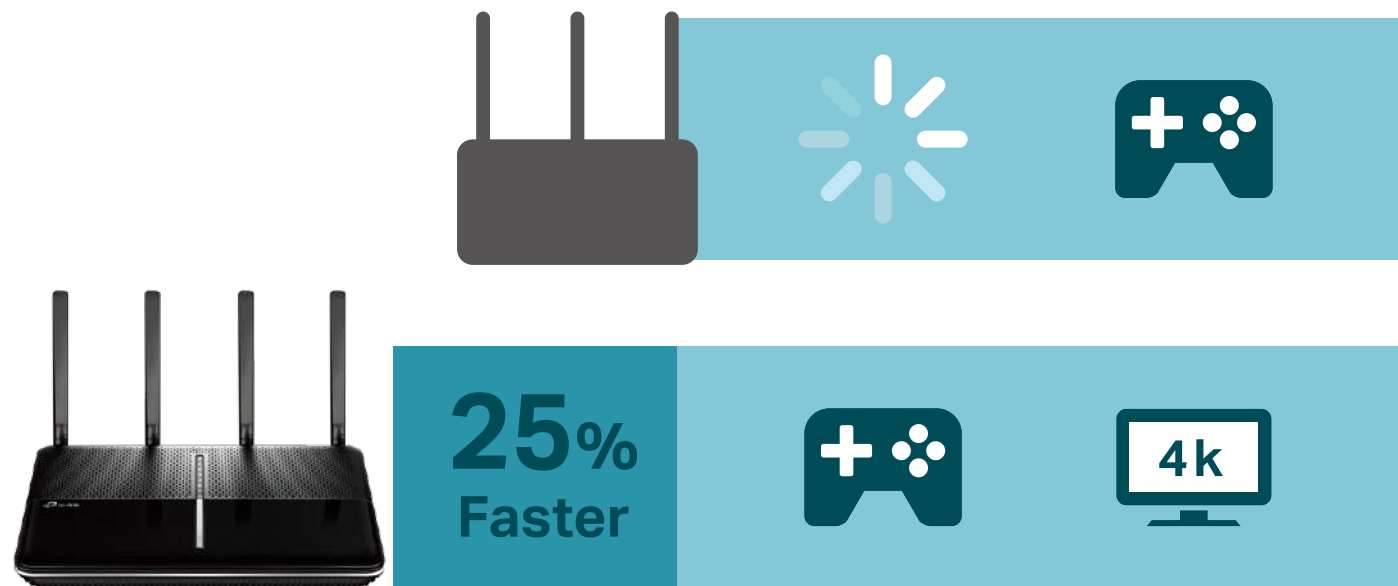

Highlights

NitroQAM™ Powered by Broadcom

NitroQAM™ (1024QAM) boosts speeds on all Wi-Fi bands by 25% to significantly improve performance.